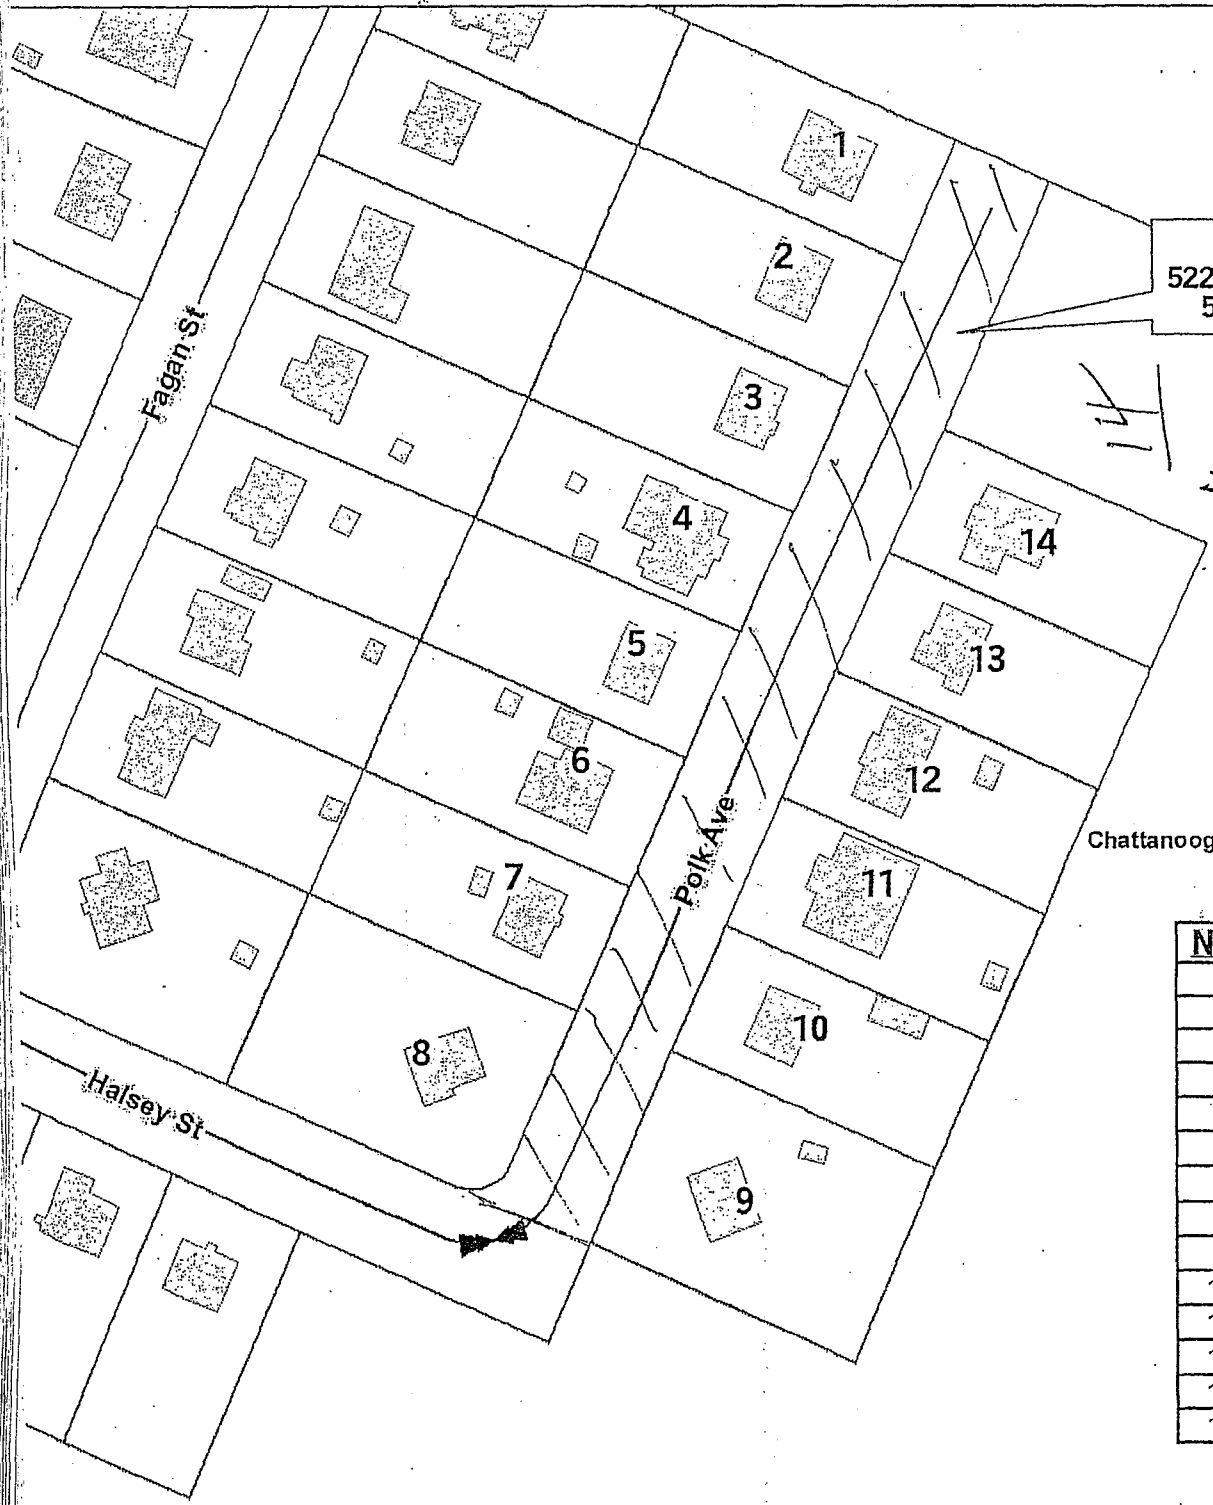

---

SECTION 1. BE IT ORDAINED BY THE CITY COUNCIL OF THE CITY OF CHATTANOOGA, TENNESSEE, That the right-of-way name of the 5200 block of Polk Avenue to the 5200 block of Lomnick Drive, as shown on the map attached hereto and said rights-of-way being more particularly described as follows:

Right-of-way name change for the 5200 block of Polk Avenue to the 5200 block of Lomnick Drive. Tax Map 167N-E-001 thru 0008 and 167N-D-015 thru 020.

SECTION 2. BE IT FURTHER ORDAINED, That this Ordinance shall take effect two (2) weeks from and after its passage.

1 in. = 140.0 feet

PLANNING COMMISSION RECOMMENDATION FOR CASE NO. 2008-077: Approve

Proposal to change the  
5222 to 5299 block of Polk Avenue to the  
5200 to 5299 block of Lomnick Drive

14  
ND-014

Chattanooga