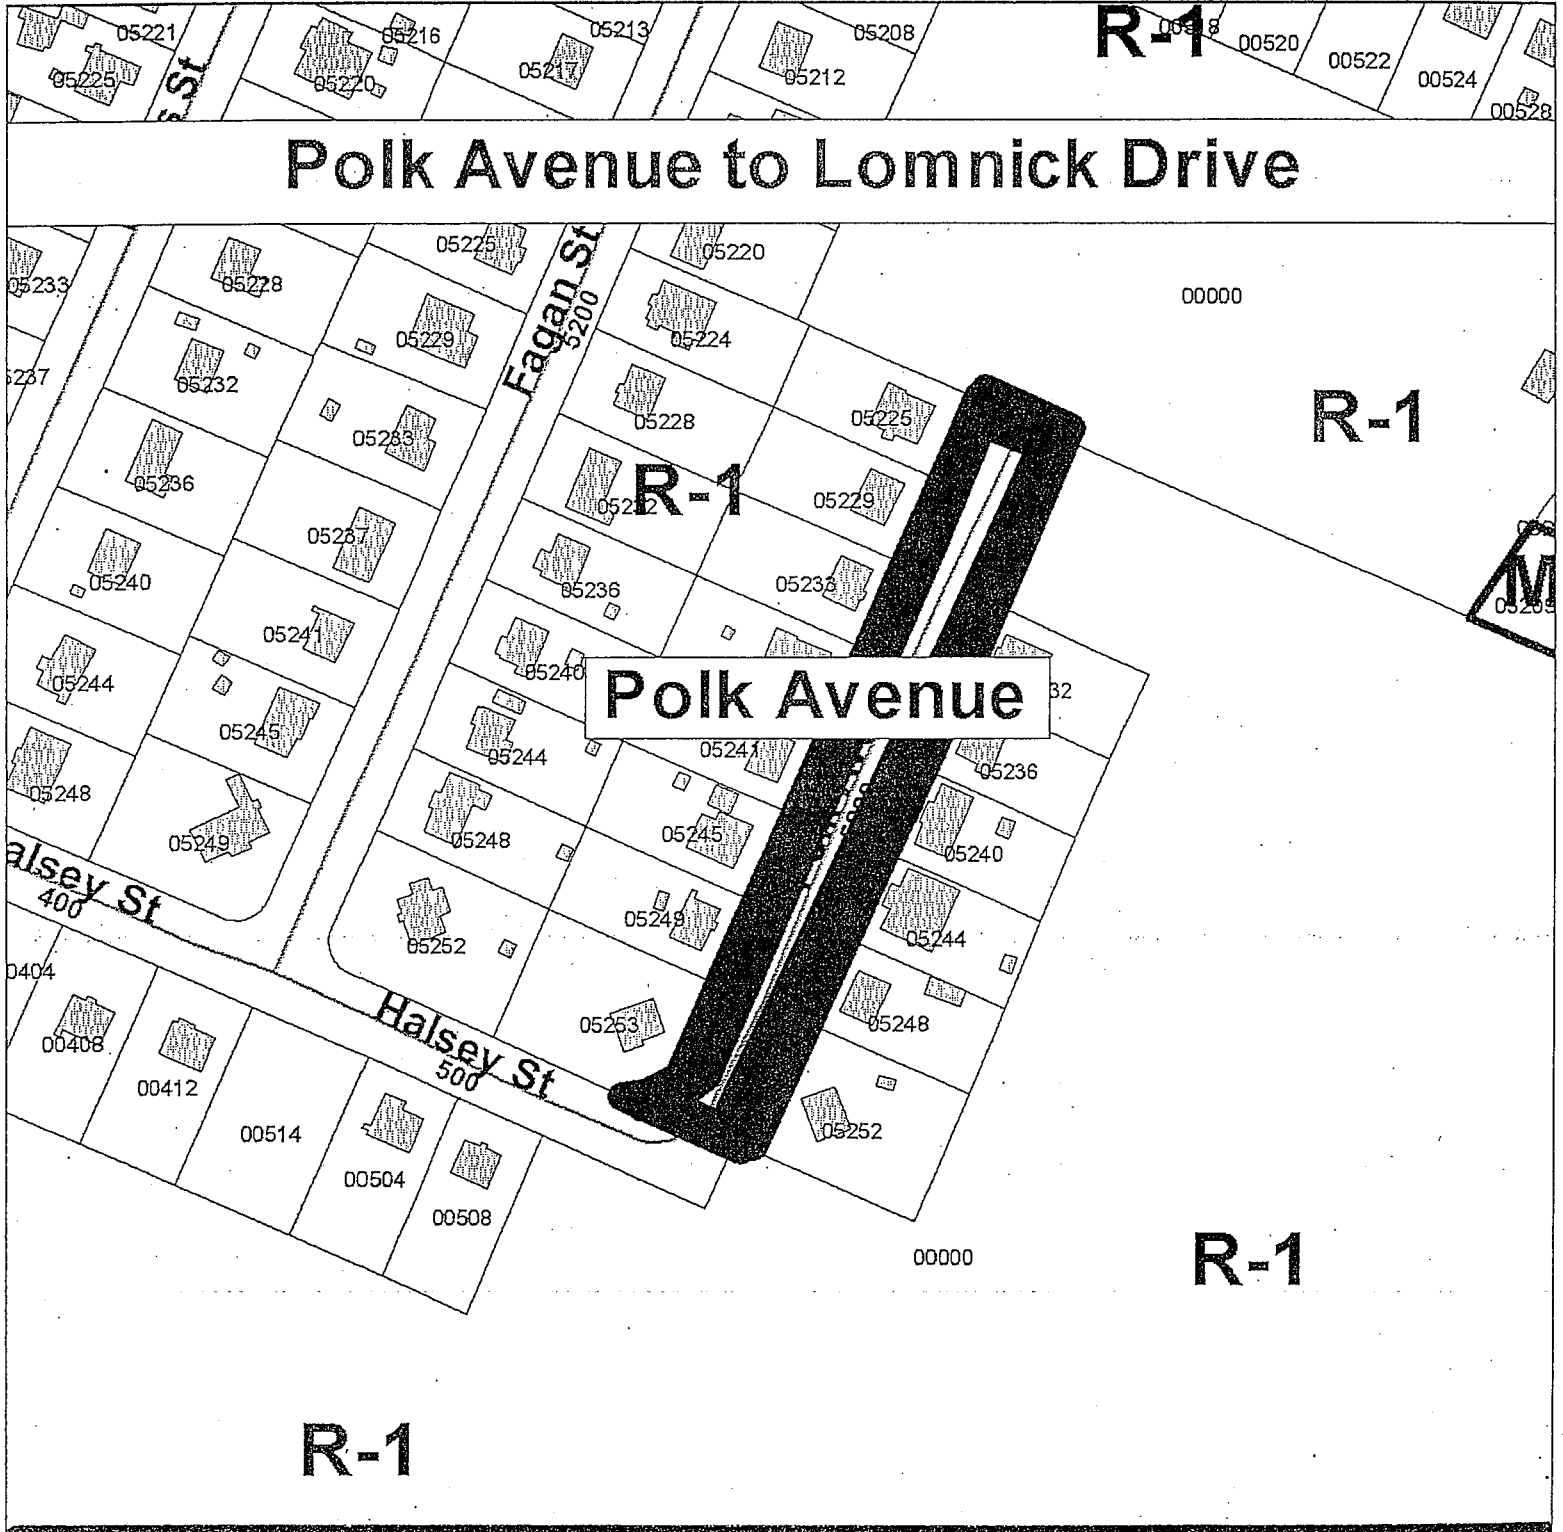

ORDINANCE NO. 12133

AN ORDINANCE TO CHANGE THE RIGHT-OF-WAY NAME OF THE 5200 BLOCK OF POLK AVENUE TO THE 5200 BLOCK OF LOMNICK DRIVE, MORE PARTICULARLY DESCRIBED HEREIN AND AS SHOWN ON THE MAP ATTACHED HERETO AND MADE A PART HEREOF BY REFERENCE.

---

SECTION 1. BE IT ORDAINED BY THE CITY COUNCIL OF THE CITY OF CHATTANOOGA, TENNESSEE, That the right-of-way name of the 5200 block of Polk Avenue to the 5200 block of Lomnick Drive, as shown on the map attached hereto and said rights-of-way being more particularly described as follows:

Right-of-way name change for the 5200 block of Polk Avenue to the 5200 block of Lomnick Drive. Tax Map 167N-E-001 thru 0008 and 167N-D-015 thru 020.

SECTION 2. BE IT FURTHER ORDAINED, That this Ordinance shall take effect two (2) weeks from and after its passage.

1 in. = 140.0 feet

PLANNING COMMISSION RECOMMENDATION FOR CASE NO. 2008-077: Approve

Proposal to change the  
5222 to 5299 block of Polk Avenue to the  
5200 to 5299 block of Lomnick Drive

14  
ND-014

Chattanooga